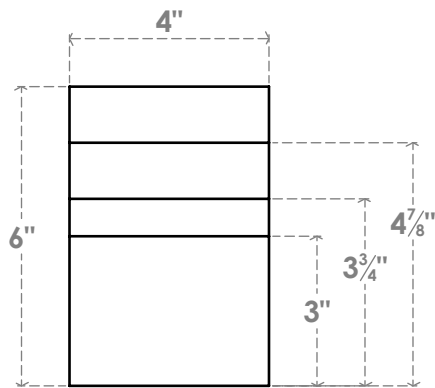

RFTP04X06X30MON

4"W X 6"H X 30"L MONTEREY ARCHITECTURAL GRADE PVC RAFTER TAIL

SIDE PROFILE

FRONT PROFILE

ISOMETRIC

EKENA MILLWORK
 2300 WEST MAIN ST.
 CLARKSVILLE, TX 75426
 TOLL FREE: 866-607-0453
 WWW.EKENAMILLWORK.COM