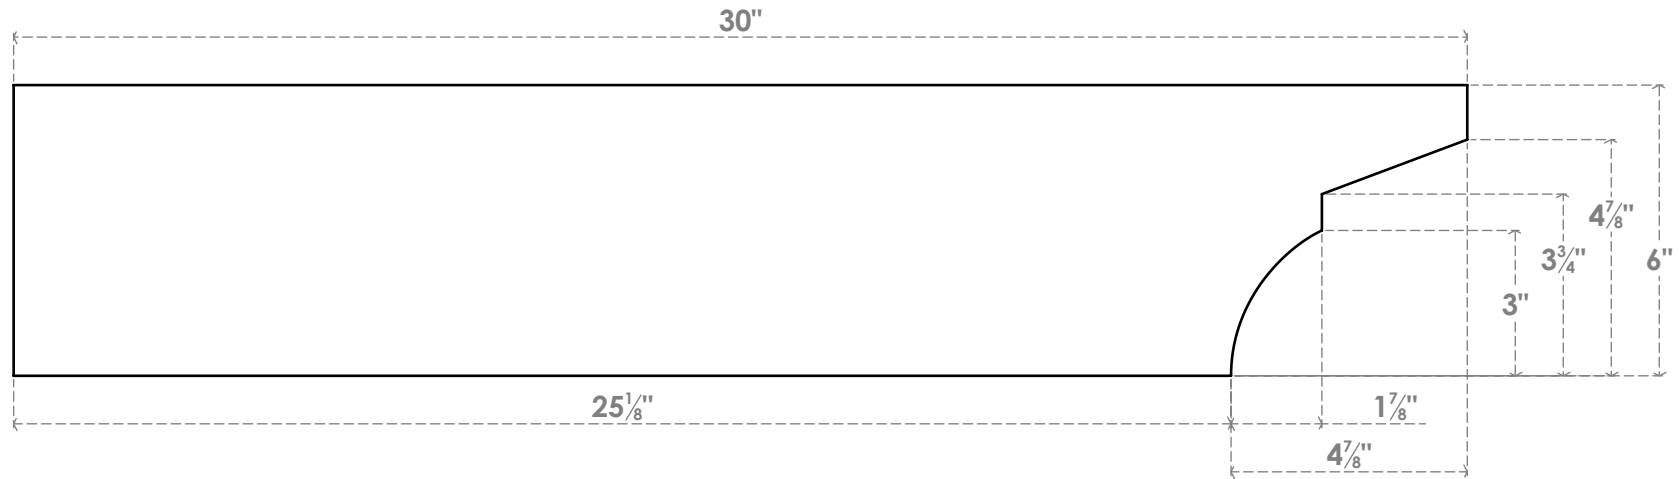

RFTP04X06X30MON

4"W X 6"H X 30"L MONTEREY ARCHITECTURAL GRADE PVC RAFTER TAIL

SIDE PROFILE

FRONT PROFILE

ISOMETRIC

EKENA MILLWORK
 2300 WEST MAIN ST.
 CLARKSVILLE, TX 75426
 TOLL FREE: 866-607-0453
 WWW.EKENAMILLWORK.COM